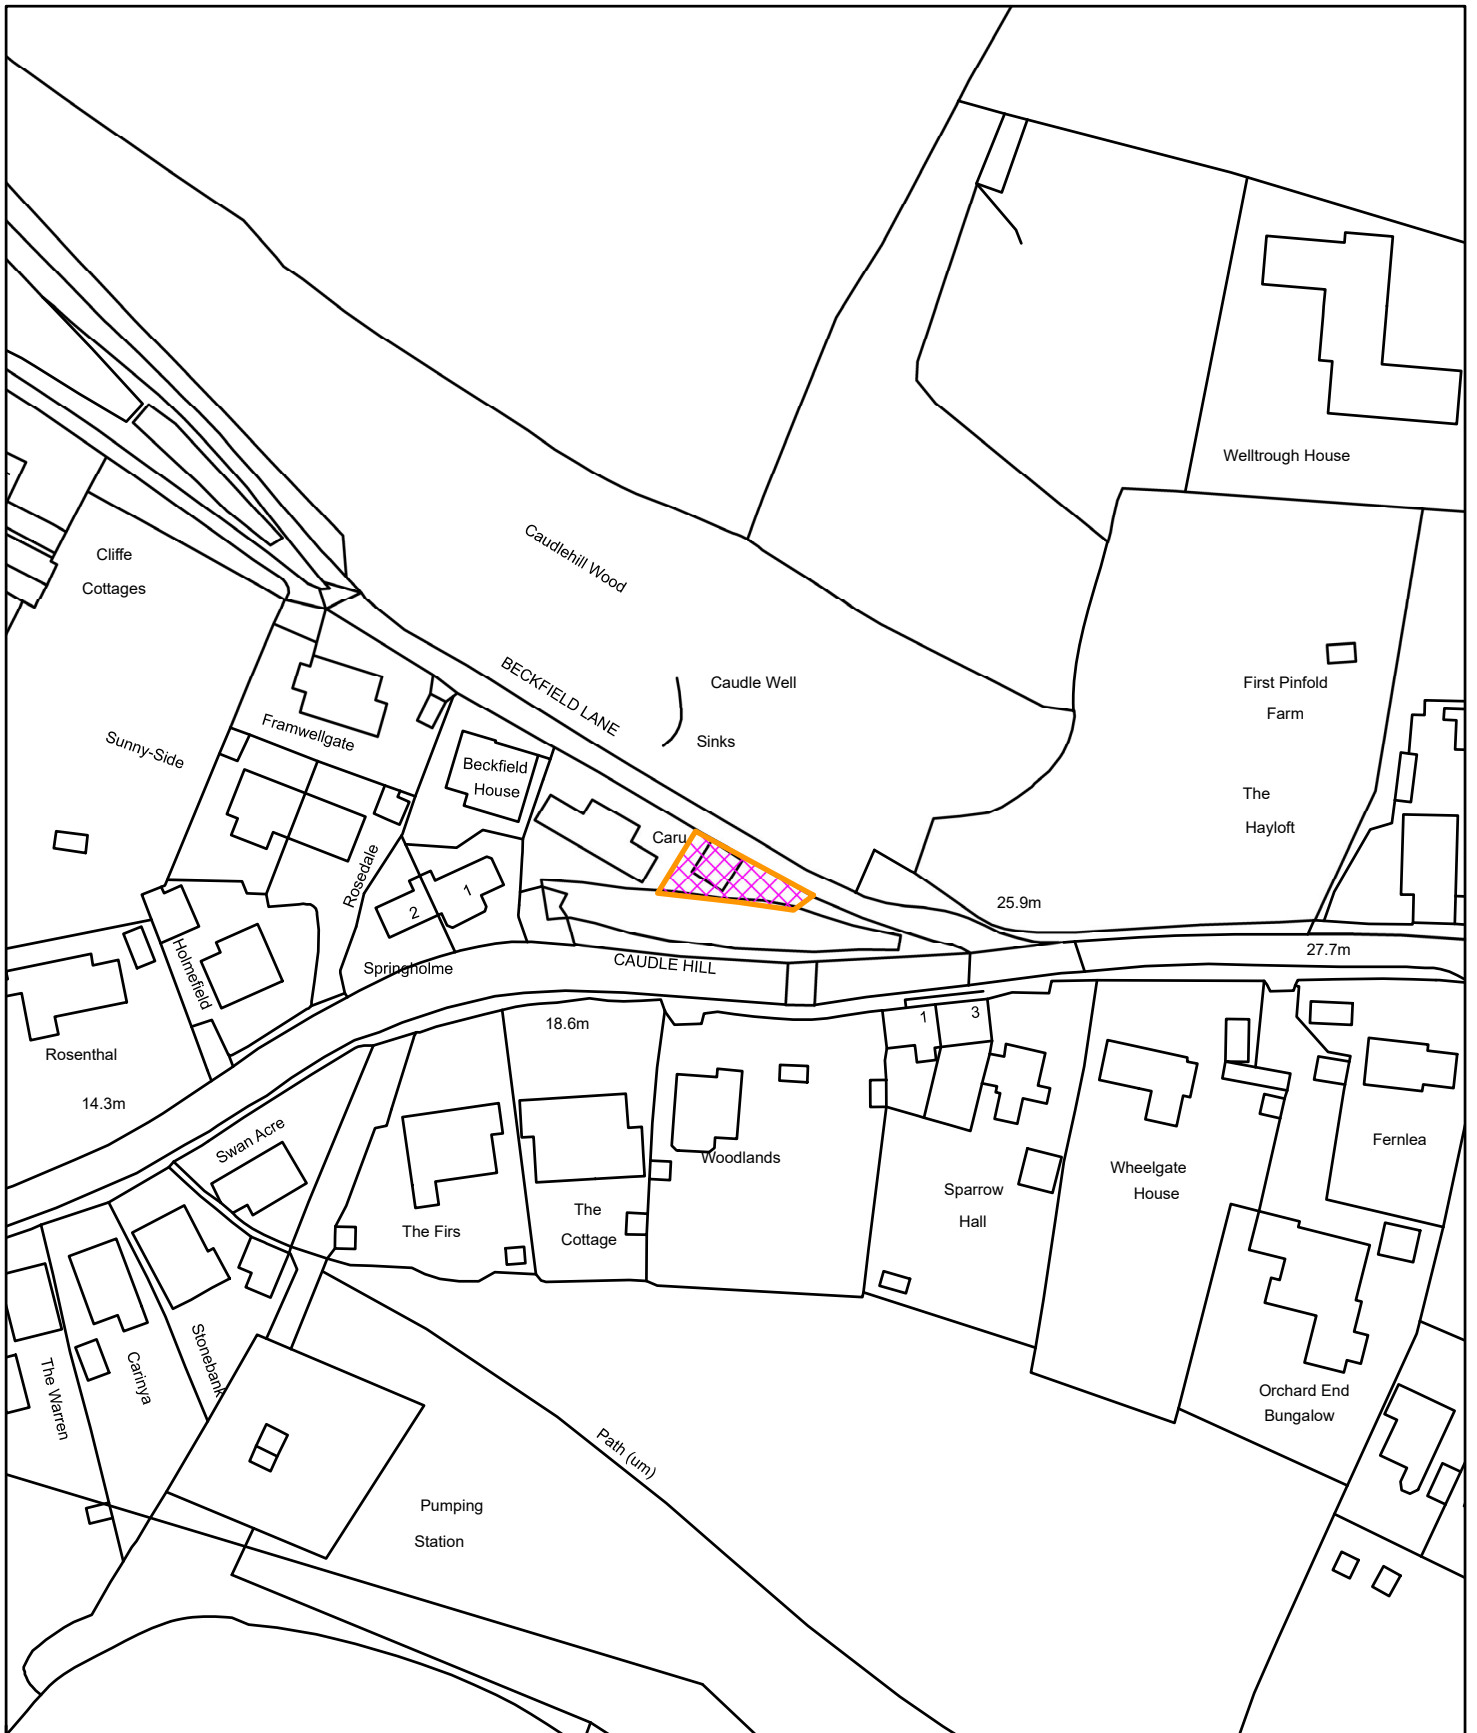

Caru, Beckfield Lane, Fairburn
2021/1501/FUL

Reproduced from the Ordnance Survey mapping with the permission of Her Majesty's Stationary Office. Unauthorised reproduction infringes Crown Copyright and may lead to prosecution or civil proceedings © Crown Copyright
Selby District Council Licence No. 100018656
This copy has been produced specifically for Planning and Building Control purposes only.
No further copies may be made.

1:1,250